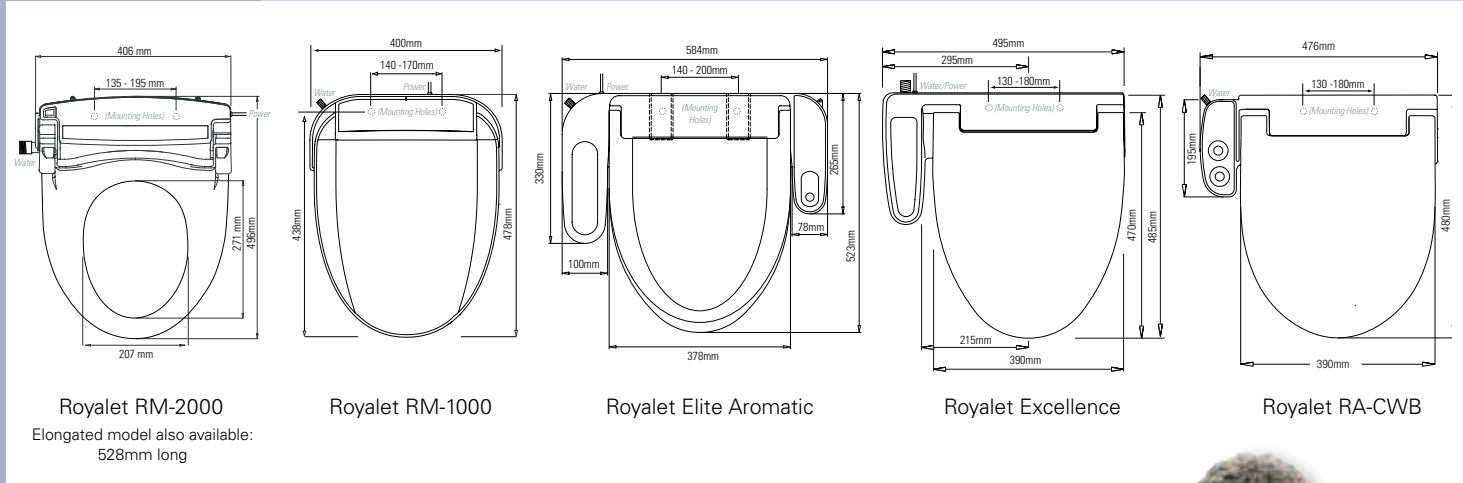

**Royalet Elite Aromatic**

**Royalet Excellence**

**Royalet RA-CWB**

Heated Seat	•	•	•	•	
Anti-Slam Lid/Seat	•	•	•	•	•
Anti-Microbial Seat	•	•	•	•	•
Twin Nozzles - His'n'Hers		•	•	•	•
2-in-1 Nozzle Wand	•				
Variable water pressure	•	•	•	•	•
Variable temperature settings	•	•	•	•	
Air Dryer	•	•	•	•	
Adjustable nozzle positioning	•		•		
Rhythmic pulse wash	•		•		
Massage wash	•	•	•		
Enema Wash	•				
Deodorizer	•	•	•		
Power Saving function	•	•	•		
Human Sensor	•	•		•	
Water Pump	•		•		
Infrared Remote Control	•	•			
Water Sediment filter			•		
					Note: This bidet is non-electronic.