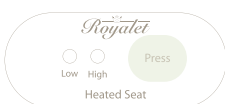

RA-HS Royalet Heat seat.

	Features
Operational Functions	Warm Seat
	Adjustable seat temperature settings
	Soft Close Lid & Seat
	Made from Anti-microbial (germ resistant) materials

Warm seat

Enjoy the comfort and luxury of sitting on a warmed toilet seat. There'll be no more cold surprises on winter mornings - your Royalet will always have a warm welcome for you.

Hydraulic soft closing lid/seat.

The hydraulic lid and seat closes quietly, and gently, with a simple touch.

Anti Microbial Seat

The seat is formulated from Anti-Microbial materials for germ resistance.

Adjustable seat temperature

Personalise your comfort. Temperature Settings for the Royalet Heated seat can be adjusted between Low, High and Off.