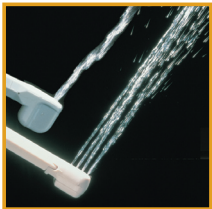

Royalet Excellence Electronic Bidet seat.

	Features
Operational Functions	Wash
	Bidet
	Dryer
	Warm Seat
	Adjustable air/water/seat temperature settings
	Adjustable water pressure settings
	Soft Close Lid & Seat
	Human Sensor
	Made from Anti-microbial (germ resistant) materials

His & Hers Nozzle

The Wash function features a solid stream of water to thoroughly clean the posterior. The Bidet nozzle provides a softer, gentler cleaning that is more suited for feminine hygiene.

Adjustable water pressure and temperature

Personalise your comfort. Settings can be adjusted for seat temperature, water temperature, dryer temperature as well as water pressure.

Warm seat

Your Royalet will always have a warm welcome for you. With adjustable seat warmth, there'll be no more cold surprises on winter mornings.

Sensor activated seat & hydraulic closing.

The Royalet has a special sensor so that the bidet only activates once someone sits on the seat. The hydraulic lid and seat closes quietly, and gently, with a simple touch.